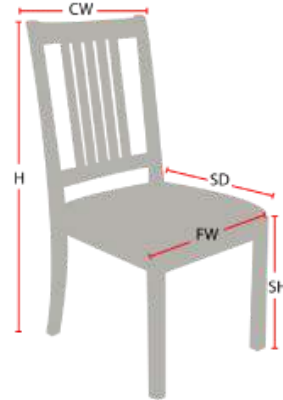

# KENNEDY

Stacking Option: No

Hardwood Species: Beech, Ash, Cherry,  
Red Oak, Maple, White Oak

Arms: With

Seat Type: Upholstered

Warranty: 20 years

Construction: Eustis Joint

## Chair Dimensions

Height (H):	32"
Chair Width (CW):	22"
Seat Depth (SD):	17.5"
Sitting Height (SH):	17.5"
Front Width (FW):	22"

978-827-3103 • [sales@eustischair.com](mailto:sales@eustischair.com) • [EustisChair.com](http://EustisChair.com)