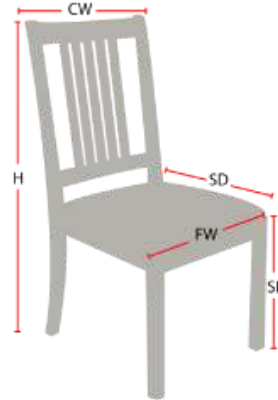

KENNEDY 23

Stacking Option: No
Hardwood Species: Beech, Ash, Cherry,
Red Oak, Maple, White Oak
Arms: With
Seat Type: Upholstered
Warranty: 20 years
Construction: Eustis Joint

Chair Dimensions

Height (H):	32"
Chair Width (CW):	22"
Seat Depth (SD):	17.5"
Sitting Height (SH):	17.5"
Front Width (FW):	22"