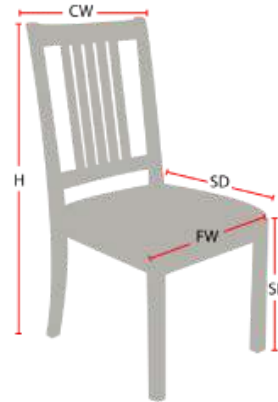

KING AND PRINCE

Stacking Option: Yes

Hardwood Species: Beech, Ash, Cherry,
Red Oak, Maple, White Oak

Arms: With or without

Seat Type: Wooden or Upholstered

Warranty: 20 years

Construction: Eustis Joint

Chair Dimensions

Height (H):	39"
Chair Width (CW):	18.5"
Seat Depth (SD):	17"
Sitting Height (SH):	18"
Front Width (FW):	18"

978-827-3103 • sales@eustischair.com • EustisChair.com