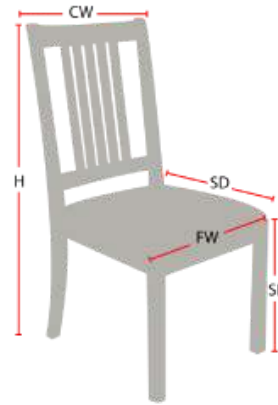

## Chair Dimensions

Height (H):	39"
Chair Width (CW):	17.5"
Seat Depth (SD):	16.8"
Sitting Height (SH):	18"
Front Width (FW):	18"

978-827-3103 • [sales@eustischair.com](mailto:sales@eustischair.com) • [EustisChair.com](http://EustisChair.com)