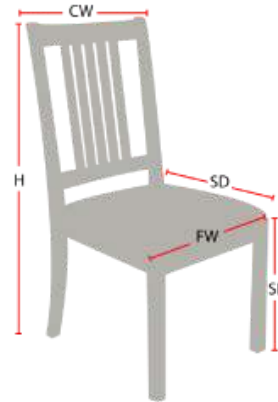

# LOUIS

Stacking Option: Yes  
Hardwood Species: Beech, Ash, Cherry, Red Oak, Maple, White Oak  
Arms: With or without  
Seat Type: Wooden or Upholstered  
Warranty: 20 years  
Construction: Eustis Joint

## Chair Dimensions

Height (H):	39"
Chair Width (CW):	18"
Seat Depth (SD):	17"
Sitting Height (SH):	18"
Front Width (FW):	18"

978-827-3103 • [sales@eustischair.com](mailto:sales@eustischair.com) • [EustisChair.com](http://EustisChair.com)