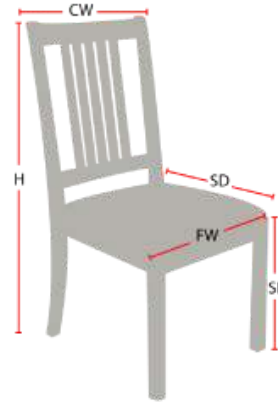

MADISON

Stacking Option: No

Hardwood Species: Beech, Ash, Cherry,
Red Oak, Maple, White Oak

Arms: With or without

Seat Type: Upholstered

Warranty: 20 years

Construction: Eustis Joint

Chair Dimensions

Height (H):	32"
Chair Width (CW):	22"
Seat Depth (SD):	17.5"
Sitting Height (SH):	17.5"
Front Width (FW):	22"

978-827-3103 • sales@eustischair.com • EustisChair.com