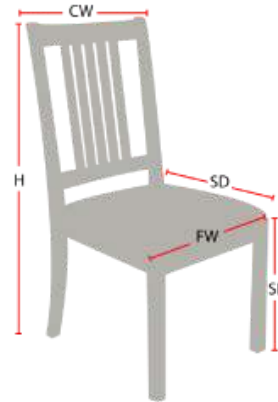

MEDFORD

Stacking Option: No
Hardwood Species: Beech, Ash, Cherry,
Red Oak, Maple, White Oak
Arms: With or without
Seat Type: Wooden or Upholstered
Warranty: 20 years
Construction: Eustis Joint

Chair Dimensions

Height (H):	35"
Chair Width (CW):	19"
Seat Depth (SD):	17.5"
Sitting Height (SH):	18"
Front Width (FW):	19"

978-827-3103 • sales@eustischair.com • EustisChair.com