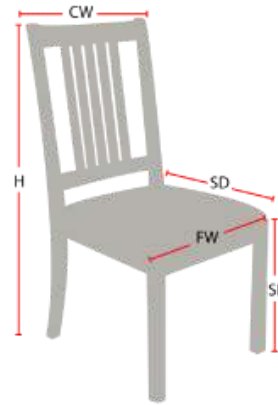

MEDFORD BAR STOOL

Stacking Option: No

Hardwood Species: Beech, Ash, Cherry, Red Oak, Maple, White Oak

Arms: With or without

Seat Type: Wooden or Upholstered

Warranty: 20 years

Construction: Eustis Joint

Chair Dimensions

Height (H):	38"
Chair Width (CW):	21"
Seat Depth (SD):	21"
Sitting Height (SH):	18"
Front Width (FW):	17"

978-827-3103 • sales@eustischair.com • EustisChair.com