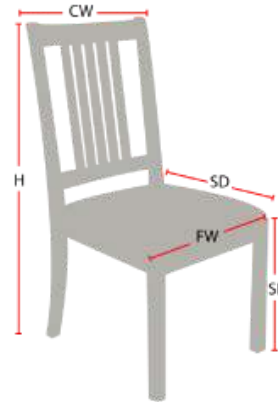

# MEDFORD STACK

Stacking Option: Yes

Hardwood Species: Beech, Ash, Cherry, Red Oak, Maple, White Oak

Arms: With or without

Seat Type: Wooden or Upholstered

Warranty: 20 years

Construction: Eustis Joint

## Chair Dimensions

Height (H):	35.5"
Chair Width (CW):	19"
Seat Depth (SD):	21"
Sitting Height (SH):	18"
Front Width (FW):	19"

978-827-3103 • [sales@eustischair.com](mailto:sales@eustischair.com) • [EustisChair.com](http://EustisChair.com)