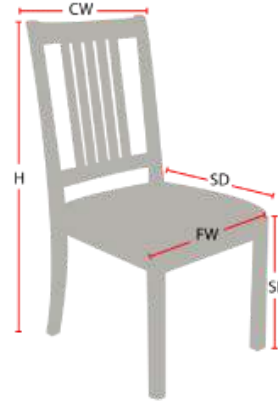

# MERRIMAC

Stacking Option: No

Hardwood Species: Beech, Ash, Cherry, Red Oak, Maple, White Oak

Arms: With or without

Seat Type: Wooden or Upholstered

Warranty: 20 years

Construction: Eustis Joint

## Chair Dimensions

Height (H):	37"
Chair Width (CW):	17"
Seat Depth (SD):	18"
Sitting Height (SH):	18"
Front Width (FW):	18"

978-827-3103 • [sales@eustischair.com](mailto:sales@eustischair.com) • [EustisChair.com](http://EustisChair.com)