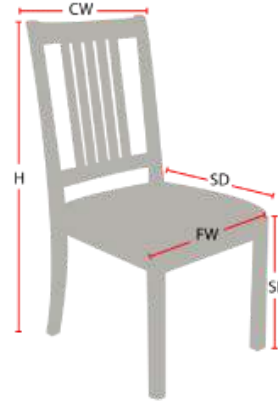

MERRIMAC STACK

Stacking Option: Yes

Hardwood Species: Beech, Ash, Cherry, Red Oak, Maple, White Oak

Arms: With or without

Seat Type: Wooden or Upholstered

Warranty: 20 years

Construction: Eustis Joint

Chair Dimensions

Height (H):	37"
Chair Width (CW):	17"
Seat Depth (SD):	18"
Sitting Height (SH):	18"
Front Width (FW):	18"

978-827-3103 • sales@eustischair.com • EustisChair.com