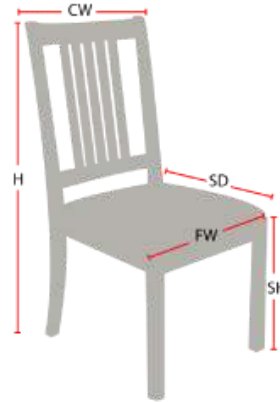

MILLBROOK

Stacking Option: Yes

Hardwood Species: Beech, Ash, Cherry,
Red Oak, Maple, White Oak

Arms: With or without

Seat Type: Wooden or Upholstered

Warranty: 20 years

Construction: Eustis Joint

Chair Dimensions

Height (H):	39"
Chair Width (CW):	17.5"
Seat Depth (SD):	17"
Sitting Height (SH):	18"
Front Width (FW):	18"

978-827-3103 • sales@eustischair.com • EustisChair.com