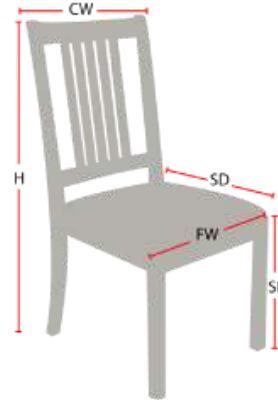

MONTEREY

Stacking Option: Yes

Hardwood Species: Beech, Ash, Cherry, Red Oak, Maple, White Oak

Arms: With or without

Seat Type: Wooden or Upholstered

Warranty: 20 years

Construction: Eustis Joint

Chair Dimensions

Height (H):	38"
Chair Width (CW):	21"
Seat Depth (SD):	17.5"
Sitting Height (SH):	18"
Front Width (FW):	17"

978-827-3103 • sales@eustischair.com • EustisChair.com