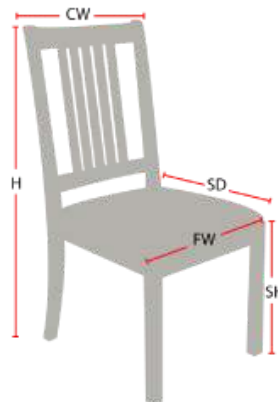

NEVADA

Stacking Option: No
Hardwood Species: Beech, Ash, Cherry,
Red Oak, Maple, White Oak
Arms: With or without
Seat Type: Wooden or Upholstered
Warranty: 20 years
Construction: Eustis Joint

Chair Dimensions

Height (H):	40"
Chair Width (CW):	20"
Seat Depth (SD):	18"
Sitting Height (SH):	18"
Front Width (FW):	20"

978-827-3103 • sales@eustischair.com • EustisChair.com