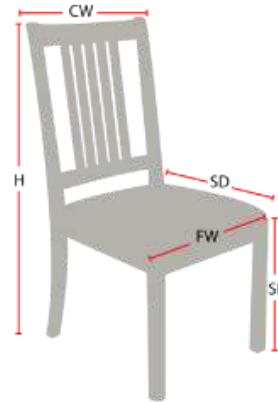

NORTHAMPTON

Stacking Option: No
Hardwood Species: Beech, Ash, Cherry,
Red Oak, Maple, White Oak
Arms: With or without
Seat Type: Wooden
Warranty: 20 years
Construction: Eustis Joint

Chair Dimensions

Height (H):	39"
Chair Width (CW):	19"
Seat Depth (SD):	18"
Sitting Height (SH):	18"
Front Width (FW):	19"