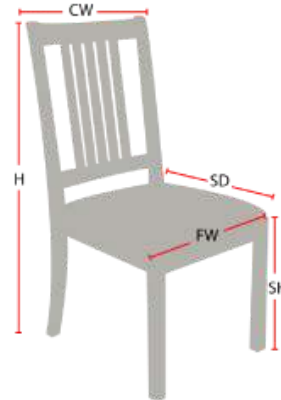

NOVATO

Stacking Option: No

Hardwood Species: Beech, Ash, Cherry,
Red Oak, Maple, White Oak

Arms: With or without

Seat Type: Wooden or Upholstered

Warranty: 10 years

Construction: Mortise and Tenon

Chair Dimensions

Height (H):	38"
Chair Width (CW):	19"
Seat Depth (SD):	18"
Sitting Height (SH):	18"
Front Width (FW):	19"

978-827-3103 • sales@eustischair.com • EustisChair.com