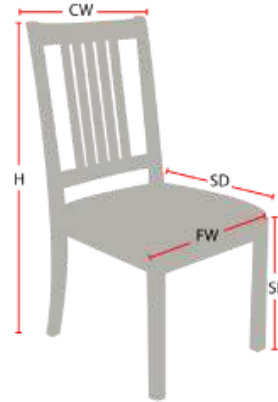

OBERLIN

Stacking Option: No

Hardwood Species: Beech, Ash, Cherry, Red Oak, Maple, White Oak

Arms: With or without

Seat Type: Wooden or Upholstered

Warranty: 10 years

Construction: Mortise and Tenon

Chair Dimensions

Height (H):	40"
Chair Width (CW):	18.8"
Seat Depth (SD):	17.5"
Sitting Height (SH):	18"
Front Width (FW):	19"

978-827-3103 • sales@eustischair.com • EustisChair.com