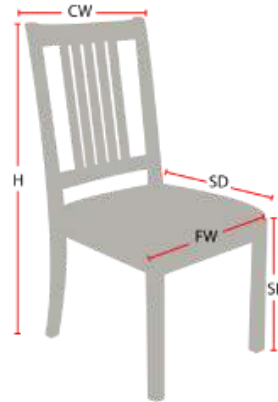

ORONO

Stacking Option: Yes

Hardwood Species: Beech, Ash, Cherry,
Red Oak, Maple, White Oak

Arms: With or without

Seat Type: Wooden or Upholstered

Warranty: 20 years

Construction: Eustis Joint

Chair Dimensions

Height (H):	35"
Chair Width (CW):	17"
Seat Depth (SD):	17"
Sitting Height (SH):	18"
Front Width (FW):	17"

978-827-3103 • sales@eustischair.com • EustisChair.com