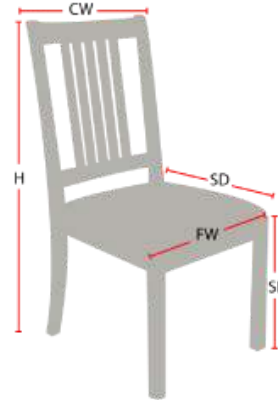

OTESAGA

Stacking Option: Yes

Hardwood Species: Beech, Ash, Cherry,
Red Oak, Maple, White Oak

Arms: With or without

Seat Type: Wooden or Upholstered

Warranty: 20 years

Construction: Eustis Joint

Chair Dimensions

Height (H):	35"
Chair Width (CW):	19"
Seat Depth (SD):	17"
Sitting Height (SH):	18"
Front Width (FW):	17"

978-827-3103 • sales@eustischair.com • EustisChair.com