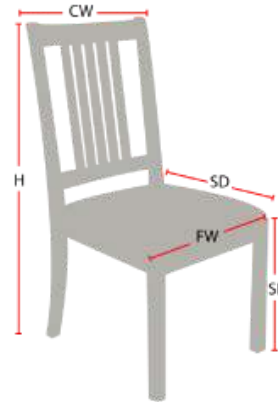

PEMBROKE STACK

Stacking Option: Yes

Hardwood Species: Beech, Ash, Cherry, Red Oak, Maple, White Oak

Arms: With or without

Seat Type: Wooden or Upholstered

Warranty: 20 years

Construction: Eustis Joint

Chair Dimensions

Height (H):	35"
Chair Width (CW):	17"
Seat Depth (SD):	18"
Sitting Height (SH):	18"
Front Width (FW):	17"

978-827-3103 • sales@eustischair.com • EustisChair.com