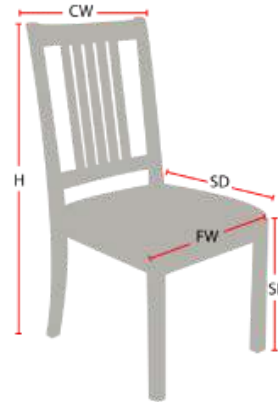

# PENNSYLVANIA

Stacking Option: No

Hardwood Species: Beech, Ash, Cherry, Red Oak, Maple, White Oak

Arms: With or without

Seat Type: Wooden or Upholstered

Warranty: 20 years

Construction: Eustis Joint

## Chair Dimensions

Height (H):	40"
Chair Width (CW):	20"
Seat Depth (SD):	17.5"
Sitting Height (SH):	18"
Front Width (FW):	19"

978-827-3103 • [sales@eustischair.com](mailto:sales@eustischair.com) • [EustisChair.com](http://EustisChair.com)