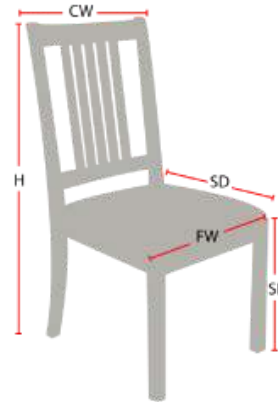

RISLEY

Stacking Option: Yes

Hardwood Species: Beech, Ash, Cherry,
Red Oak, Maple, White Oak

Arms: With or without

Seat Type: Wooden or Upholstered

Warranty: 20 years

Construction: Eustis Joint

Chair Dimensions

Height (H):	39"
Chair Width (CW):	18"
Seat Depth (SD):	17"
Sitting Height (SH):	18"
Front Width (FW):	18"

978-827-3103 • sales@eustischair.com • EustisChair.com