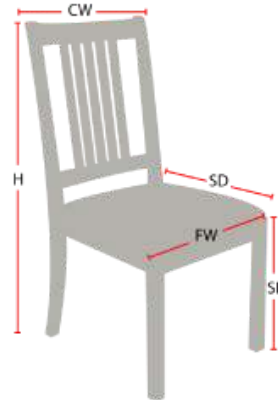

RIVER OAKS

Stacking Option: Yes

Hardwood Species: Beech, Ash, Cherry, Red Oak, Maple, White Oak

Arms: With or without

Seat Type: Wooden or Upholstered

Warranty: 20 years

Construction: Eustis Joint

Chair Dimensions

Height (H):	38"
Chair Width (CW):	22"
Seat Depth (SD):	18.5"
Sitting Height (SH):	18"
Front Width (FW):	21"

978-827-3103 • sales@eustischair.com • EustisChair.com