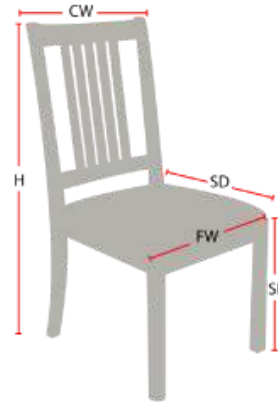

RIVER OAKS WIDE

Stacking Option: Yes

Hardwood Species: Beech, Ash, Cherry,
Red Oak, Maple, White Oak

Arms: With or without

Seat Type: Wooden or Upholstered

Warranty: 20 years

Construction: Eustis Joint

Chair Dimensions

Height (H):	38"
Chair Width (CW):	22"
Seat Depth (SD):	18.5"
Sitting Height (SH):	18"
Front Width (FW):	21"

978-827-3103 • sales@eustischair.com • EustisChair.com