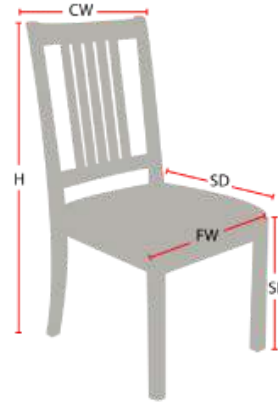

# ROSE READING ROOM

Stacking Option: No

Hardwood Species: Beech, Ash, Cherry,  
Red Oak, Maple, White Oak

Arms: With

Seat Type: Wooden

Warranty: 20 years

Construction: Eustis Joint

## Chair Dimensions

Height (H):	34.5"
Chair Width (CW):	21.4"
Seat Depth (SD):	19.5"
Sitting Height (SH):	18.4"
Front Width (FW):	21.4"

978-827-3103 • [sales@eustischair.com](mailto:sales@eustischair.com) • [EustisChair.com](http://EustisChair.com)