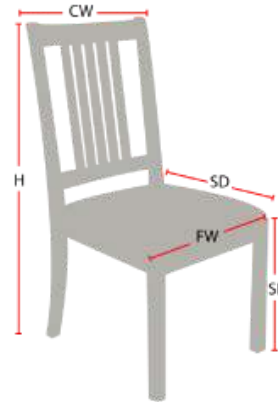

SAINT MARKS

Stacking Option: No

Hardwood Species: Beech, Ash, Cherry,
Red Oak, Maple, White Oak

Arms: With or without

Seat Type: Upholstered

Warranty: 20 years

Construction: Eustis Joint

Chair Dimensions

Height (H):	39"
Chair Width (CW):	19"
Seat Depth (SD):	18"
Sitting Height (SH):	18"
Front Width (FW):	19"

978-827-3103 • sales@eustischair.com • EustisChair.com