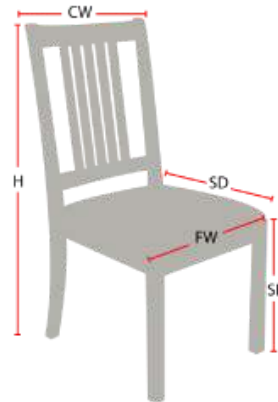

SAINT MARTIN

Stacking Option: Yes

Hardwood Species: Beech, Ash, Cherry, Red Oak, Maple, White Oak

Arms: With or without

Seat Type: Wooden or Upholstered

Warranty: 20 years

Construction: Eustis Joint

Chair Dimensions

Height (H):	38"
Chair Width (CW):	21"
Seat Depth (SD):	17.5"
Sitting Height (SH):	18"
Front Width (FW):	18"

978-827-3103 • sales@eustischair.com • EustisChair.com