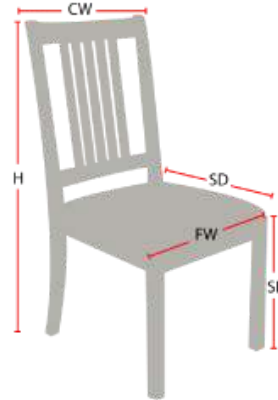

SIMMONS

Stacking Option: No

Hardwood Species: Beech, Ash, Cherry,
Red Oak, Maple, White Oak

Arms: With or without

Seat Type: Wooden or Upholstered

Warranty: 20 years

Construction: Eustis Joint

Chair Dimensions

Height (H):	40"
Chair Width (CW):	19"
Seat Depth (SD):	18"
Sitting Height (SH):	18"
Front Width (FW):	18"

978-827-3103 • sales@eustischair.com • EustisChair.com