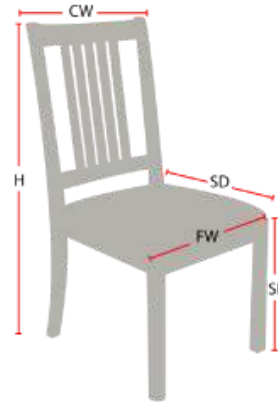

SIMMONS BAR STOOL

Stacking Option: No

Hardwood Species: Beech, Ash, Cherry, Red Oak, Maple, White Oak

Arms: With or without

Seat Type: Wooden or Upholstered

Warranty: 20 years

Construction: Eustis Joint

Chair Dimensions

Height (H):	44"
Chair Width (CW):	21"
Seat Depth (SD):	18.3"
Sitting Height (SH):	30"
Front Width (FW):	19"

978-827-3103 • sales@eustischair.com • EustisChair.com