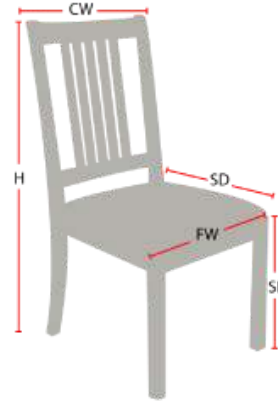

## Chair Dimensions

Height (H):	39"
Chair Width (CW):	24"
Seat Depth (SD):	18"
Sitting Height (SH):	18"
Front Width (FW):	19"

978-827-3103 • [sales@eustischair.com](mailto:sales@eustischair.com) • [EustisChair.com](http://EustisChair.com)