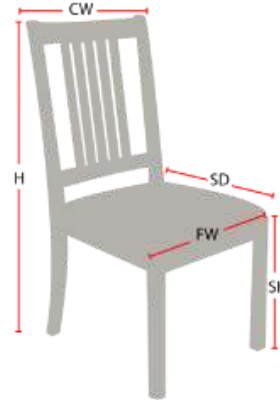

SKILLMAN

Stacking Option: No

Hardwood Species: Beech, Ash, Cherry, Red Oak, Maple, White Oak

Arms: With or without

Seat Type: Wooden or Upholstered

Warranty: 10 years

Construction: Mortise and Tenon

Chair Dimensions

Height (H):	39"
Chair Width (CW):	19"
Seat Depth (SD):	16"
Sitting Height (SH):	18"
Front Width (FW):	19"

978-827-3103 • sales@eustischair.com • EustisChair.com