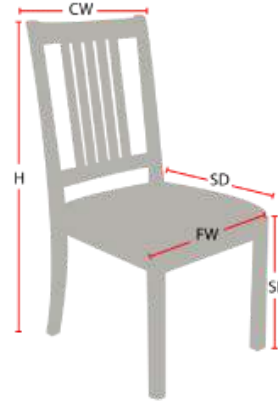

SOMERSET

Stacking Option: Yes
Hardwood Species: Beech, Ash, Cherry, Red Oak, Maple, White Oak
Arms: With or without
Seat Type: Wooden or Upholstered
Warranty: 20 years
Construction: Eustis Joint

Chair Dimensions

Height (H):	36"
Chair Width (CW):	18.5"
Seat Depth (SD):	17.5"
Sitting Height (SH):	17.5"
Front Width (FW):	18"

978-827-3103 • sales@eustischair.com • EustisChair.com