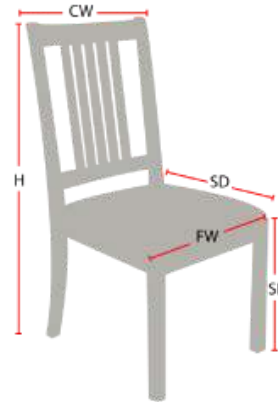

# COUNCIL ROOM

Stacking Option: Yes

Hardwood Species: Beech, Ash, Cherry,  
Red Oak, Maple, White Oak

Arms: With or without

Seat Type: Wooden or Upholstered

Warranty: 20 years

Construction: Eustis Joint

## Chair Dimensions

Height (H):	37"
Chair Width (CW):	19"
Seat Depth (SD):	18.5"
Sitting Height (SH):	18"
Front Width (FW):	19"

978-827-3103 • [sales@eustischair.com](mailto:sales@eustischair.com) • [EustisChair.com](http://EustisChair.com)