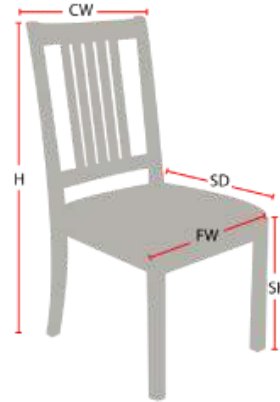

CONCORD

Stacking Option: Yes

Hardwood Species: Beech, Ash, Cherry, Red Oak, Maple, White Oak

Arms: With or without

Seat Type: Wooden or Upholstered

Warranty: 20 years

Construction: Eustis Joint

Chair Dimensions

Height (H):	34"
Chair Width (CW):	21"
Seat Depth (SD):	18"
Sitting Height (SH):	18"
Front Width (FW):	18"

978-827-3103 • sales@eustischair.com • EustisChair.com