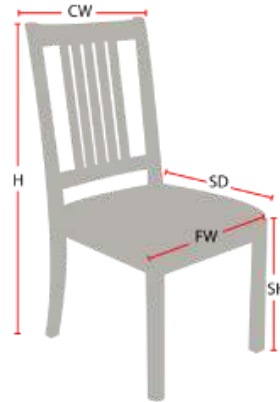

SUFFOLK

Stacking Option: No

Hardwood Species: Beech, Ash, Cherry,
Red Oak, Maple, White Oak

Arms: With

Seat Type: Wooden or Upholstered

Warranty: 20 years

Construction: Eustis Joint

Chair Dimensions

Height (H):	35"
Chair Width (CW):	25"
Seat Depth (SD):	17"
Sitting Height (SH):	17.5"
Front Width (FW):	17"

978-827-3103 • sales@eustischair.com • EustisChair.com