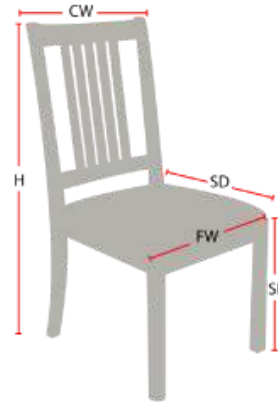

## Chair Dimensions

|                      |     |
|----------------------|-----|
| Height (H):          | 39" |
| Chair Width (CW):    | 18" |
| Seat Depth (SD):     | 17" |
| Sitting Height (SH): | 18" |
| Front Width (FW):    | 18" |