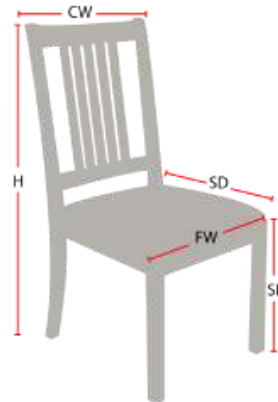

TRANSPORTER

Stacking Option: Yes

Hardwood Species: Beech, Ash, Cherry, Red Oak, Maple, White Oak

Arms: With or without

Seat Type: Wooden or Upholstered

Warranty: 20 years

Construction: Eustis Joint

Dimensions

| | |
|----------------|-----|
| Height (H): | 48" |
| Width | 19" |
| Depth | 8" |
| Wheel Diameter | 8" |
| | |

978-827-3103 • sales@eustischair.com • EustisChair.com