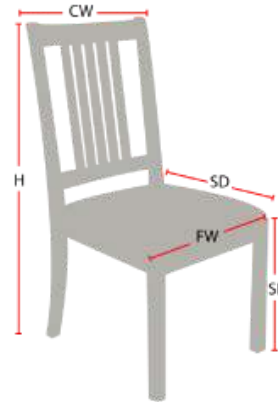

UNIVERSITY CLUB 10-60

Stacking Option: Yes

Hardwood Species: Beech, Ash, Cherry,
Red Oak, Maple, White Oak

Arms: With or without

Seat Type: Wooden or Upholstered

Warranty: 20 years

Construction: Eustis Joint

Chair Dimensions

Height (H):	37"
Chair Width (CW):	21"
Seat Depth (SD):	17"
Sitting Height (SH):	18"
Front Width (FW):	17"

978-827-3103 • sales@eustischair.com • EustisChair.com