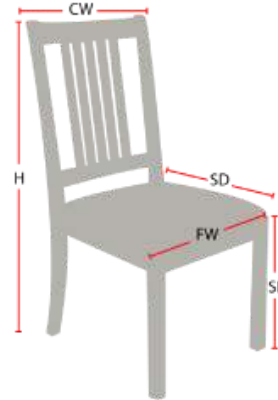

VIRGINIAN

Stacking Option: Yes
Hardwood Species: Beech, Ash, Cherry, Red Oak, Maple, White Oak
Arms: With or without
Seat Type: Wooden or Upholstered
Warranty: 20 years
Construction: Eustis Joint

Chair Dimensions

Height (H):	34"
Chair Width (CW):	20"
Seat Depth (SD):	17.5"
Sitting Height (SH):	18"
Front Width (FW):	17"

978-827-3103 • sales@eustischair.com • EustisChair.com