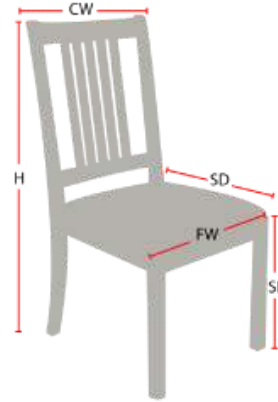

## Chair Dimensions

Height (H):	34"
Chair Width (CW):	19"
Seat Depth (SD):	17"
Sitting Height (SH):	18"
Front Width (FW):	19"

978-827-3103 • [sales@eustischair.com](mailto:sales@eustischair.com) • [EustisChair.com](http://EustisChair.com)