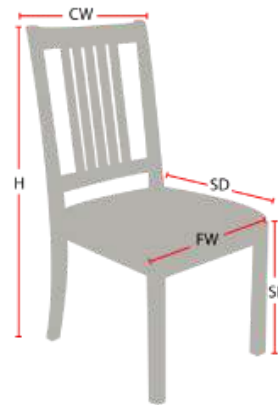

## Chair Dimensions

Height (H):	39"
Chair Width (CW):	20"
Seat Depth (SD):	17.5"
Sitting Height (SH):	18"
Front Width (FW):	20"

978-827-3103 • sales@eustischair.com • EustisChair.com