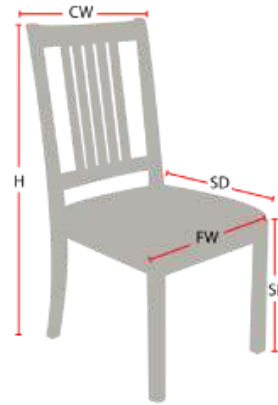

## Chair Dimensions

Height (H):	39"
Chair Width (CW):	18"
Seat Depth (SD):	17.5"
Sitting Height (SH):	18"
Front Width (FW):	18"

978-827-3103 • [sales@eustischair.com](mailto:sales@eustischair.com) • [EustisChair.com](http://EustisChair.com)