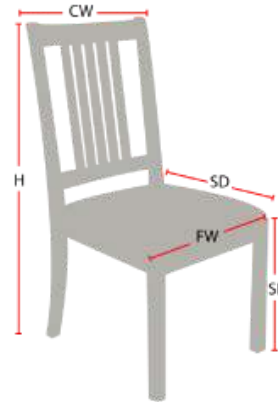

WIDENER

Stacking Option: No

Hardwood Species: Beech, Ash, Cherry, Red Oak, Maple, White Oak

Arms: With or without

Seat Type: Wooden or Upholstered

Warranty: 20 years

Construction: Eustis Joint

Chair Dimensions

Height (H):	34"
Chair Width (CW):	19"
Seat Depth (SD):	17"
Sitting Height (SH):	18"
Front Width (FW):	19"

978-827-3103 • sales@eustischair.com • EustisChair.com