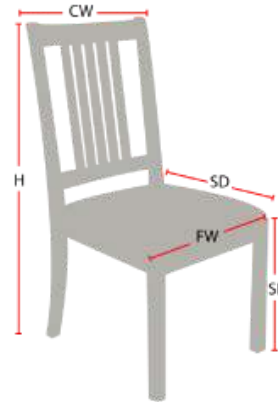

WILLARD

Stacking Option: Yes

Hardwood Species: Beech, Ash, Cherry, Red Oak, Maple, White Oak

Arms: With or without

Seat Type: Wooden or Upholstered

Warranty: 20 years

Construction: Eustis Joint

Chair Dimensions

Height (H):	40"
Chair Width (CW):	17.5"
Seat Depth (SD):	17"
Sitting Height (SH):	17.5"
Front Width (FW):	18"

978-827-3103 • sales@eustischair.com • EustisChair.com