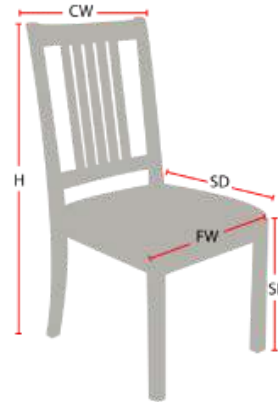

DUQUESNE

Stacking Option: No

Hardwood Species: Beech, Ash, Cherry,
Red Oak, Maple, White Oak

Arms: With or without

Seat Type: Upholstered

Warranty: 20 years

Construction: Eustis Joint

Chair Dimensions

Height (H):	37"
Chair Width (CW):	26"
Seat Depth (SD):	18.5"
Sitting Height (SH):	18"
Front Width (FW):	21"

978-827-3103 • sales@eustischair.com • EustisChair.com