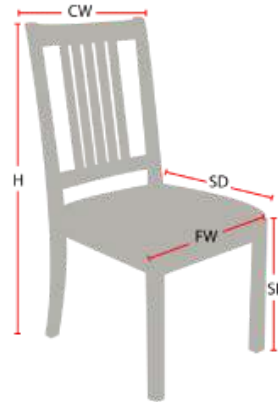

WILLARD BAR STOOL

Stacking Option: No

Hardwood Species: Beech, Ash, Cherry, Red Oak, Maple, White Oak

Arms: With or without

Seat Type: Wooden or Upholstered

Warranty: 20 years

Construction: Eustis Joint

Chair Dimensions

Height (H):	44"
Chair Width (CW):	19"
Seat Depth (SD):	17"
Sitting Height (SH):	30"
Front Width (FW):	19"

978-827-3103 • sales@eustischair.com • EustisChair.com