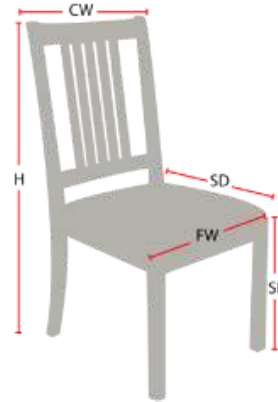

# WILLIAM AND MARY

Stacking Option: Yes  
Hardwood Species: Beech, Ash, Cherry, Red Oak, Maple, White Oak  
Arms: With or without  
Seat Type: Wooden or Upholstered  
Warranty: 20 years  
Construction: Eustis Joint

## Chair Dimensions

Height (H):	35"
Chair Width (CW):	18.5"
Seat Depth (SD):	17"
Sitting Height (SH):	18"
Front Width (FW):	18"

978-827-3103 • [sales@eustischair.com](mailto:sales@eustischair.com) • [EustisChair.com](http://EustisChair.com)