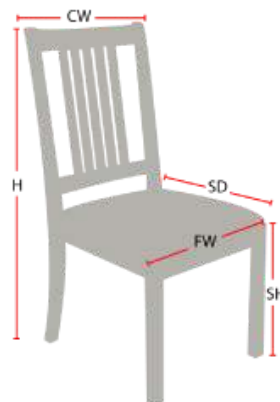

### Chair Dimensions

Height (H):	43"
Chair Width (CW):	19"
Seat Depth (SD):	18"
Sitting Height (SH):	18"
Front Width (FW):	18"

978-827-3103 • sales@eustischair.com • EustisChair.com