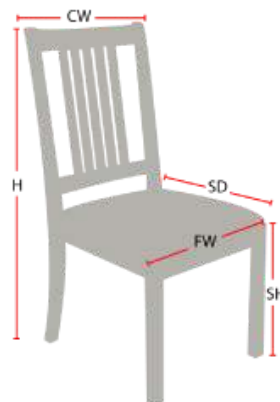

### Chair Dimensions

Height (H):	32.5"
Chair Width (CW):	19"
Seat Depth (SD):	16"
Sitting Height (SH):	17.5"
Front Width (FW):	17"

978-827-3103 • sales@eustischair.com • EustisChair.com