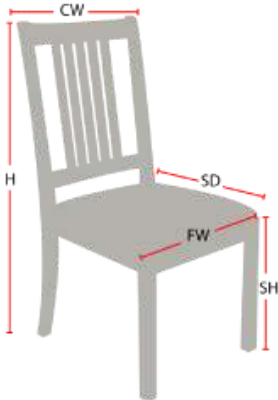

# BAINBRIDGE ISLAND WIDE STACKING CHAIR

978-827-3103 • [sales@eustischair.com](mailto:sales@eustischair.com) • [EustisChair.com](http://EustisChair.com)

# BAINBRIDGE ISLAND WIDE STACKING CHAIR

The Bainbridge Island Wide stacking hardwood chair by Eustis Chair is a classic arts and crafts style of chair.

The Bainbridge Island line has three offerings: The Original Bainbridge Island, the Bainbridge Island Wide (pictured here), and the Bainbridge Island Jr. (a smaller, lighter version).

**Stacking Option:** Yes, up to 10 chairs high  
**Hardwood Species:** Beech, Ash, Cherry, Red Oak, Maple, White Oak  
**Arms:** With or without  
**Seat:** Wooden or Upholstered (C.O.M. 1/2 yard per chair)  
**Warranty:** 20 years  
**Construction:** Eustis Joint  
**Available Chair Widths:** Standard Width, Wide, or Narrow (10-60)

### Chair Dimensions

Height (H):	40"
Chair Width (CW):	19.5"
Seat Depth (SD):	18"
Sitting Height (SH):	18"
Front Width (FW):	19"

978-827-3103 • sales@eustischair.com • EustisChair.com